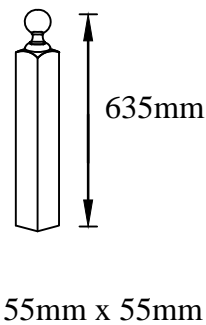

AT 6077 QUEEN BED

PART LIST

A. Headboard (1pc) & Footboard (1pc)

B. Woodpost "H" (2pcs)

C. Woodpost "L" (2pcs)

D. Right Metal Slat (1pc) & Left Metal Slat (1pc)

I. Side Rail Legs (2pcs)

HARDWARE LIST

K1.		L Allen Key M4		1 pc
K2.		L Allen Key M5		1 pc
L.		M6 x 25mm Bolt	Head&Back Board & Siderail	16 pcs
M.		M8 x 70mm Bolt With Nut	Metal Slat	4 pcs