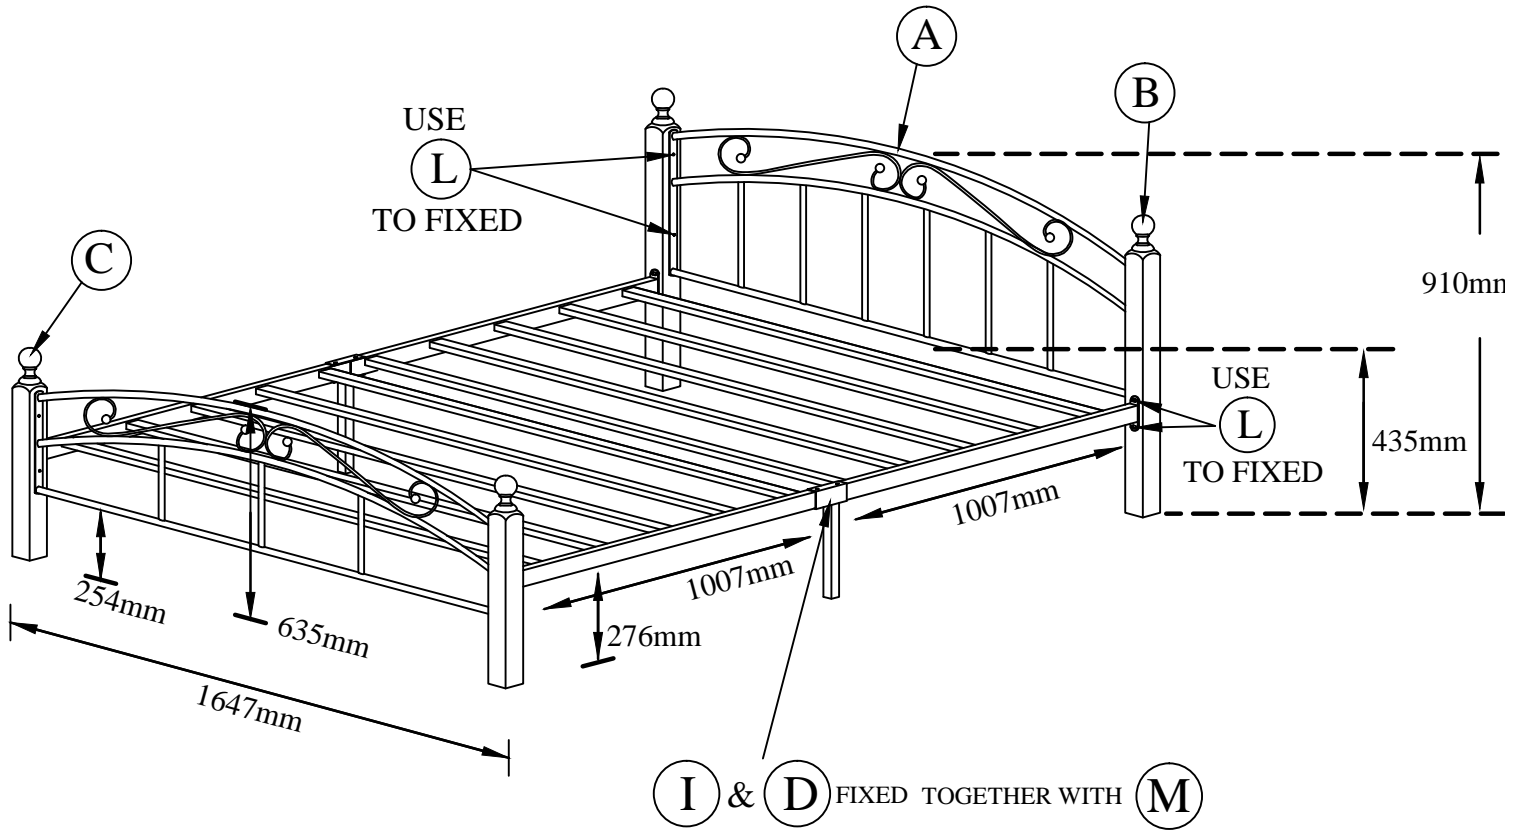

AT 6077 QUEEN BED

PART LIST

A. Headboard (1pc) & Footboard (1pc)

B. Woodpost "H" (2pcs)

C. Woodpost "L" (2pcs)

D. Right Metal Slat (1pc) & Left Metal Slat (1pc)

I. Side Rail Legs (2pcs)

HARDWARE LIST

K1.		L Allen Key M4		1 pc
K2.		L Allen Key M5		1 pc
L.		M6 x 25mm Bolt	Head&Back Board & Siderail	16 pcs
M.		M8 x 70mm Bolt With Nut	Metal Slat	4 pcs