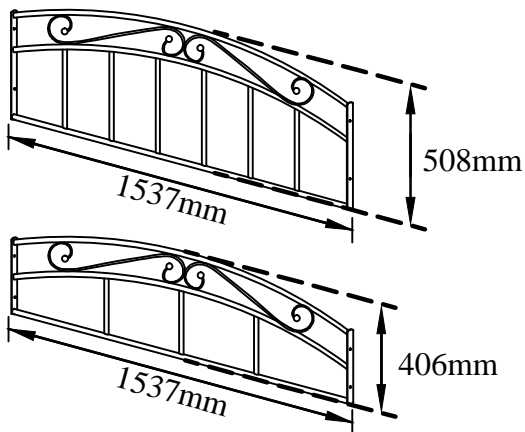

AT 6077 QUEEN BED

PART LIST

A. Headboard (1pc) & Footboard (1pc)

B. Woodpost "H" (2pcs)

C. Woodpost "L" (2pcs)

D. Right Metal Slat (1pc) & Left Metal Slat (1pc)

I. Side Rail Legs (2pcs)

HARDWARE LIST

K1.		L Allen Key M4		1 pc
K2.		L Allen Key M5		1 pc
L.		M6 x 25mm Bolt	Head&Back Board & Siderail	16 pcs
M.		M8 x 70mm Bolt With Nut	Metal Slat	4 pcs