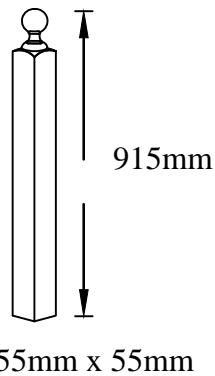

AT 6077 QUEEN BED

PART LIST

A. Headboard (1pc) & Footboard (1pc)

B. Woodpost "H" (2pcs)

C. Woodpost "L" (2pcs)

D. Right Metal Slat (1pc) & Left Metal Slat (1pc)

I. Side Rail Legs (2pcs)

HARDWARE LIST

K1.		L Allen Key M4		1 pc
K2.		L Allen Key M5		1 pc
L.		M6 x 25mm Bolt	Head&Back Board & Siderail	16 pcs
M.		M8 x 70mm Bolt With Nut	Metal Slat	4 pcs